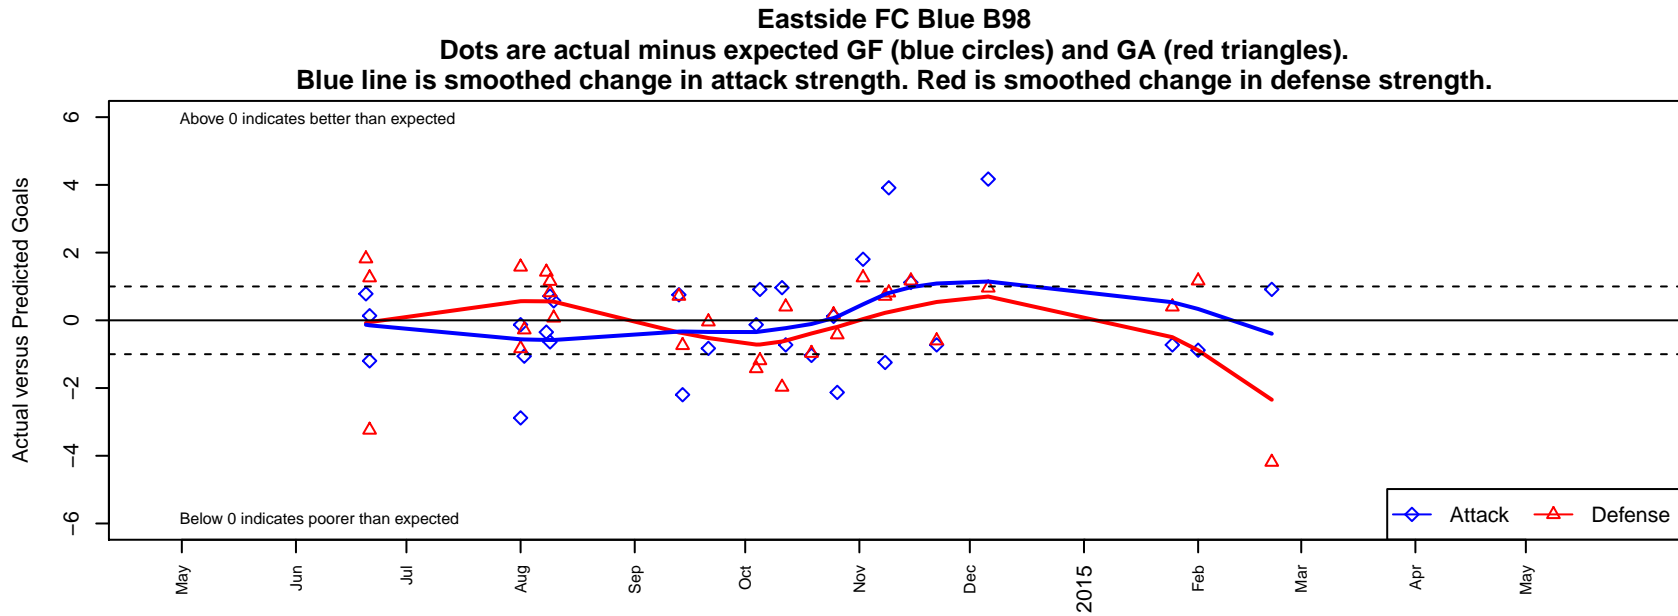

Eastside FC Blue B98

Eastside FC
 Preston, WA
 B98 total strength=1477
 attack=15.46 defense=7.04
 fall league = RCL B98 Div 4
 notes= Butler 2013; Lakes 2014

alt names used:
 Eastside FC B98 Blue
 Eastside FC B98 Blue C
 EASTSIDE FCB98 BLUE – LAKES
 EASTSIDE FC B98 BLUE – LAKES (WA)
 Eastside FC B98 Blue C

Venues played:
 2014 Snohomish United Invit U16 Gold
 2014 WA Rush Cup B16 Silver U16
 2014 Mt Hood Challenge U16
 2014 RCL B98 Div 4
 2014 WYS Presidents Cup B98 Div 2

**attack and defense variance (black dot)
relative to other teams
and top 10 in region**