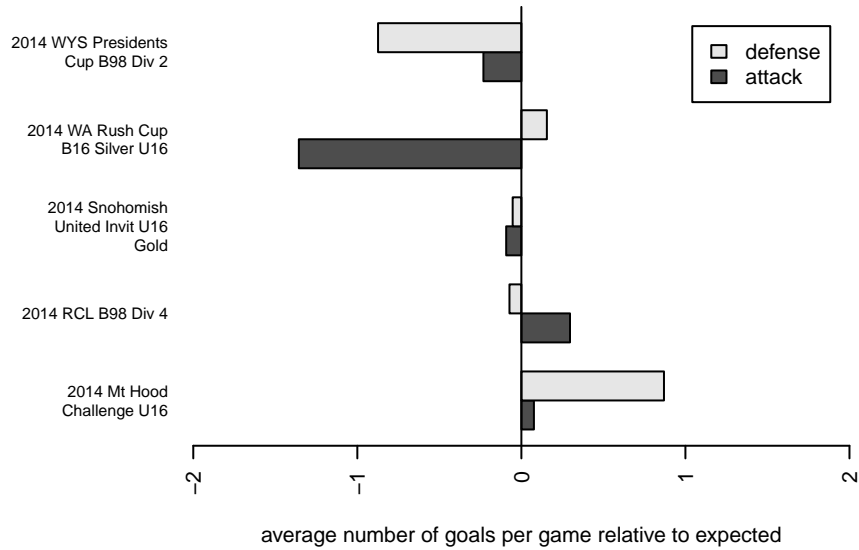

Performance relative to 13 month average