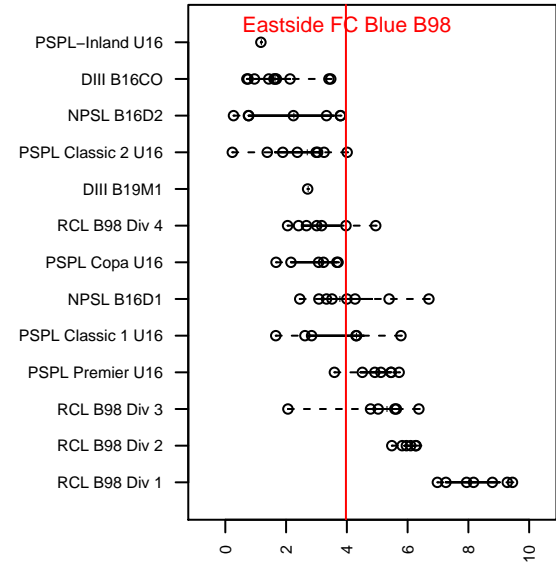

**attack and defense rating
relative to others at age
and all opponents in last 13 months**