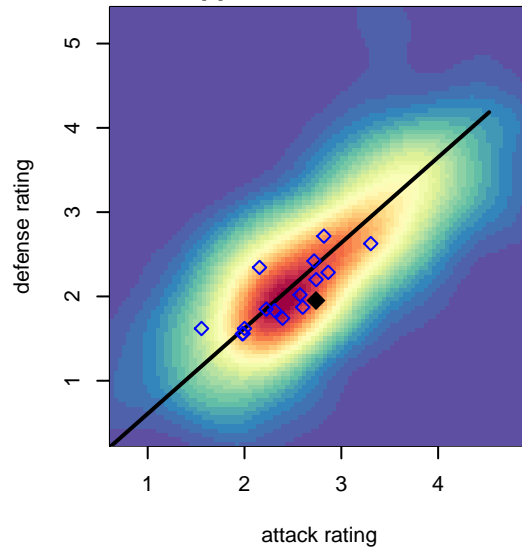

**attack and defense rating
relative to others at age
and all opponents in last 13 months**