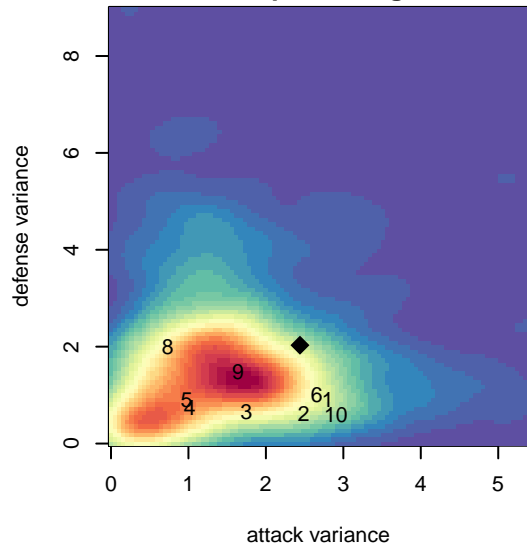

Eastside FC Blue B98

Eastside FC
 Preston, WA
 B98 total strength=1477
 attack=15.46 defense=7.04
 fall league = RCL B98 Div 4
 notes= Butler 2013; Lakes 2014

alt names used:
 Eastside FC B98 Blue
 Eastside FC B98 Blue C
 EASTSIDE FCB98 BLUE – LAKES
 EASTSIDE FC B98 BLUE – LAKES (WA)
 Eastside FC B98 Blue C

Venues played:
 2014 Snohomish United Invit U16 Gold
 2014 WA Rush Cup B16 Silver U16
 2014 Mt Hood Challenge U16
 2014 RCL B98 Div 4
 2014 WYS Presidents Cup B98 Div 2

**attack and defense variance (black dot)
relative to other teams
and top 10 in region**